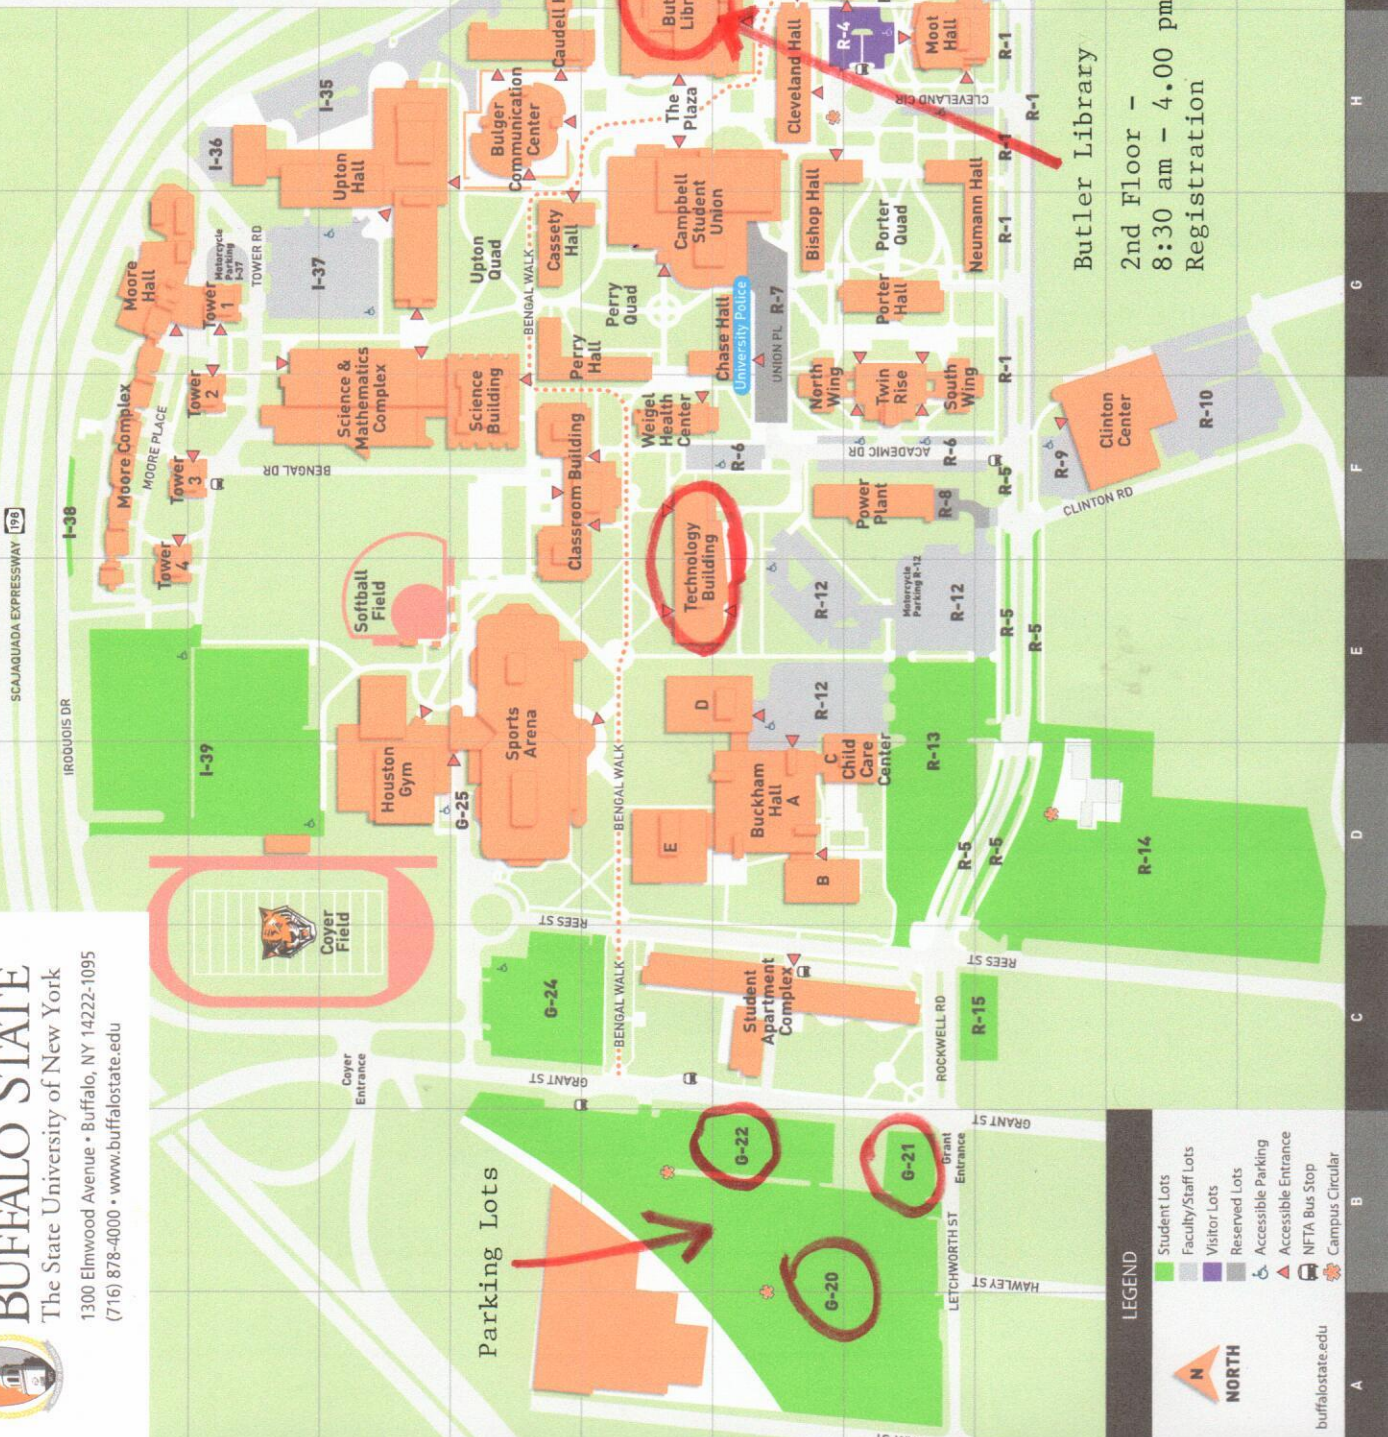

BUFFALO STATE

The State University of New York

1300 Elmwood Avenue • Buffalo, NY 14222-1095
(716) 878-4000 • www.buffalostate.edu

DIRECTORY

H8	Neumann Hall	I7	Bacon Hall
F7	North Wing	G7	Bishop Hall
G6	Perry Hall	D7	Buckham Hall
G8	Porter Hall	H5	Buiger Communication Ctr
F8	Power Plant	H5	Burchfield Penney Art Center
J8	Rockwell Hall	H6	Butler Library
F5	Science Building	H6	Campbell Student Union
F4	Science and Mathematics Complex	G6	Campus House
E4	Softball Field	G5	Cassidy Hall
F8	South Wing	H5	Caudell Hall
E5	Sports Arena	G7	Chase Hall
C7	Student Apartment Complex	D8	Child Care Center
E6	Technology Building	F6	Classroom Building
G3	Tower 1	H7	Cleveland Hall
F3	Tower 2	F9	Clinton Center
E2	Tower 3	C3	Coyer Field
F8	Tower 4	I8	Donald Savage Building
H4	Twin Rise	D5	Houston Gym
G7	University Police (Chase Hall)	I8	Ketchum Hall
H4	Upton Hall	F2	Moore Complex
F6	Weigel Health Center	G2	Moot Hall
		H8	Moore Hall

Butler Library
2nd Floor -
8:30 am - 4:00 pm
Registration

LEGEND

- Student Lots
- Faculty/Staff Lots
- Visitor Lots
- Reserved Lots
- Accessible Parking
- Accessible Entrance
- NFTA Bus Stop
- Campus Circular